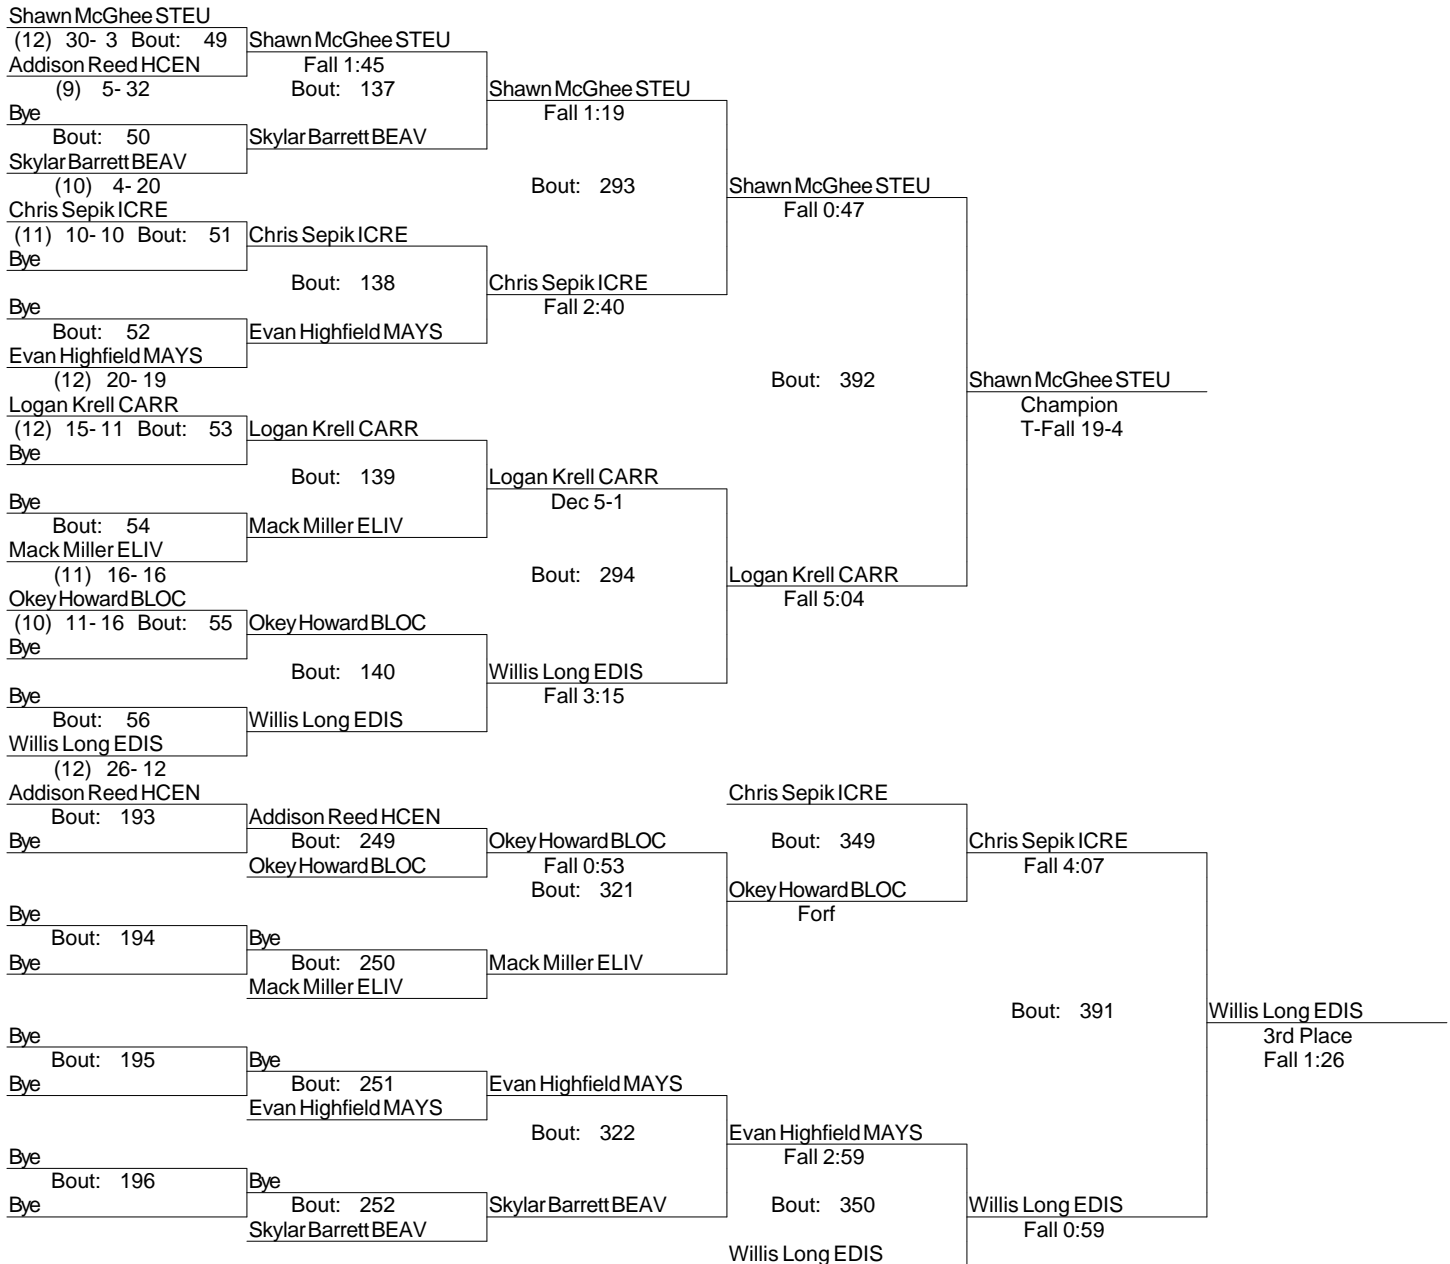

# Buckeye Local Sectional

2-(17-18)-12

145

- Place Winners -  
 1st Shawn McGhee STEU (12) 34- 3  
 2nd Logan Krell CARR (12) 17- 12  
 3rd Willis Long EDIS (12) 29- 13  
 4th Chris Sepik ICRE (11) 12- 12

- Place Winners -  
 5th Okey Howard BLOC (10) 14- 18  
 6th Evan Highfield MAYS (12) 21- 22