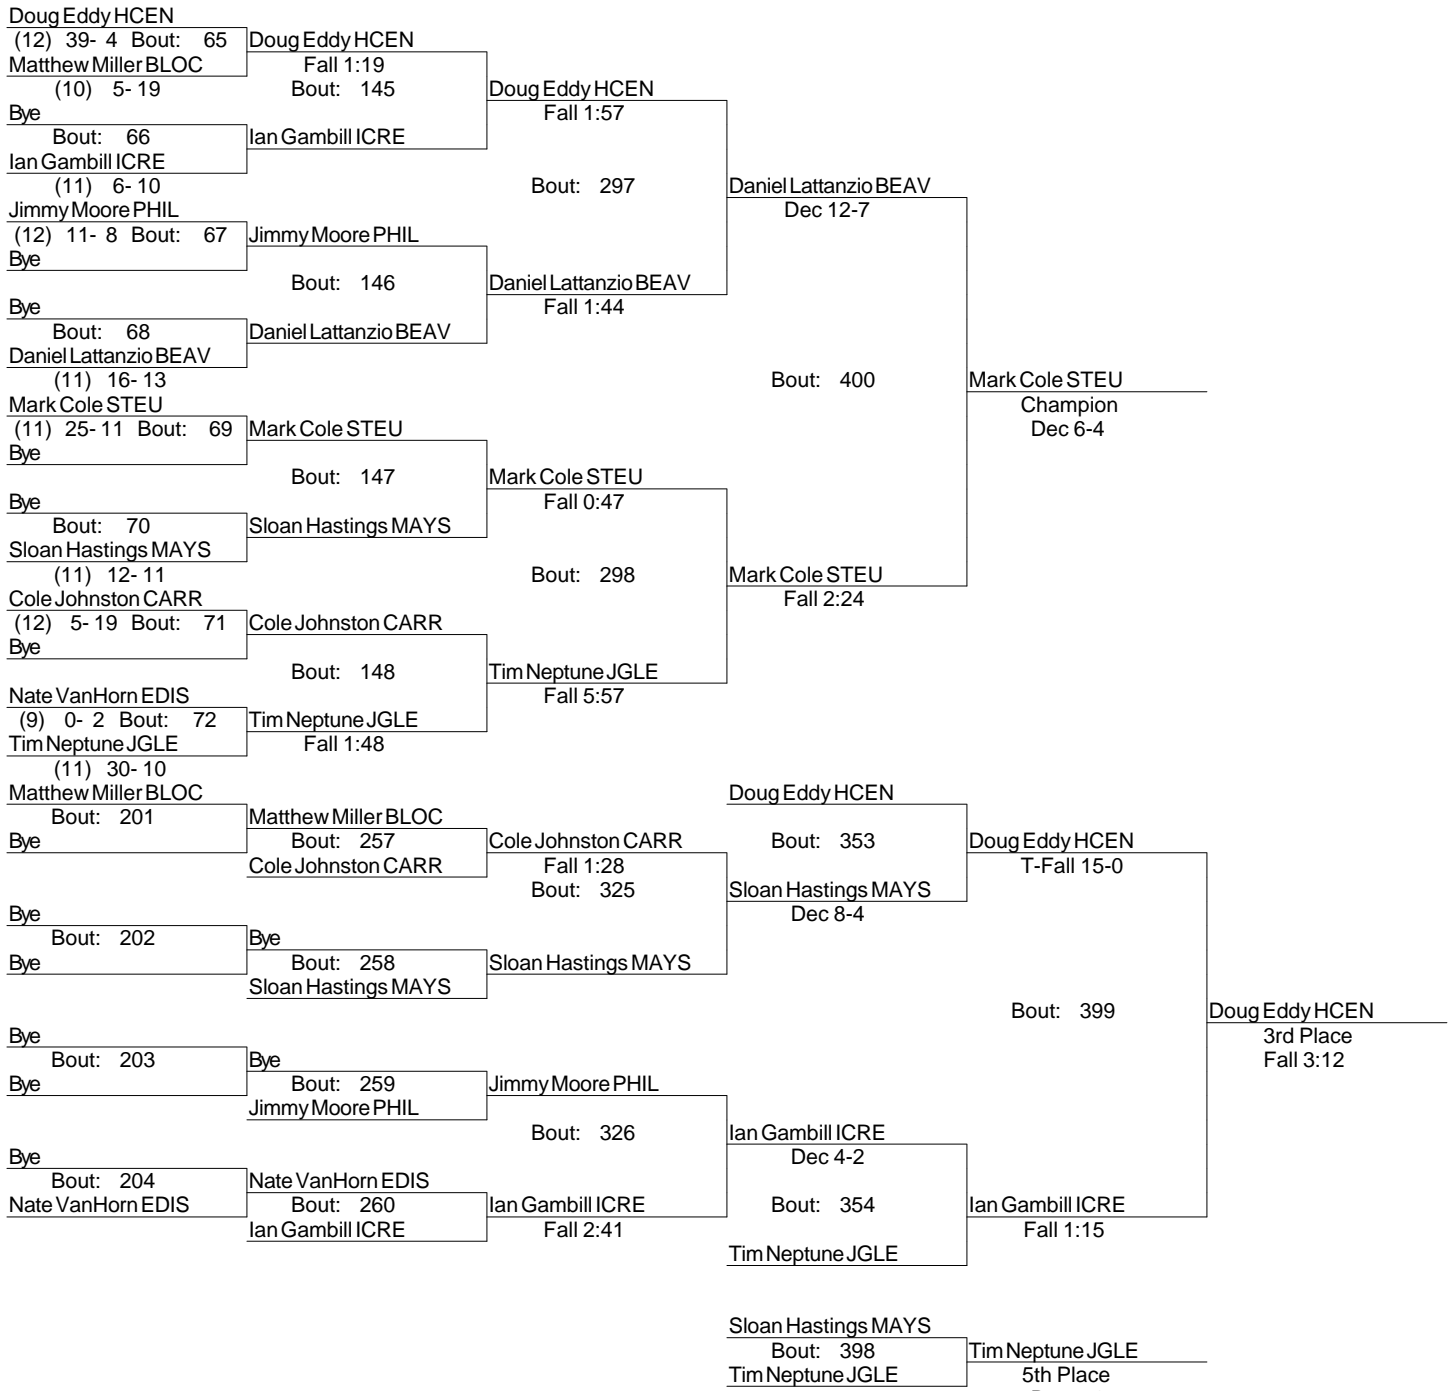

Buckeye Local Sectional

2-(17-18)-12

160

- Place Winners -
 1st Mark Cole STEU (11) 28- 11
 2nd Daniel Lattanzio BEAV (11) 18- 14
 3rd Doug Eddy HCEN (12) 43- 5
 4th Ian Gambill ICRE (11) 9- 12

- Place Winners -
 5th Tim Neptune JGLE (11) 33- 12
 6th Sloan Hastings MAYS (11) 13- 14