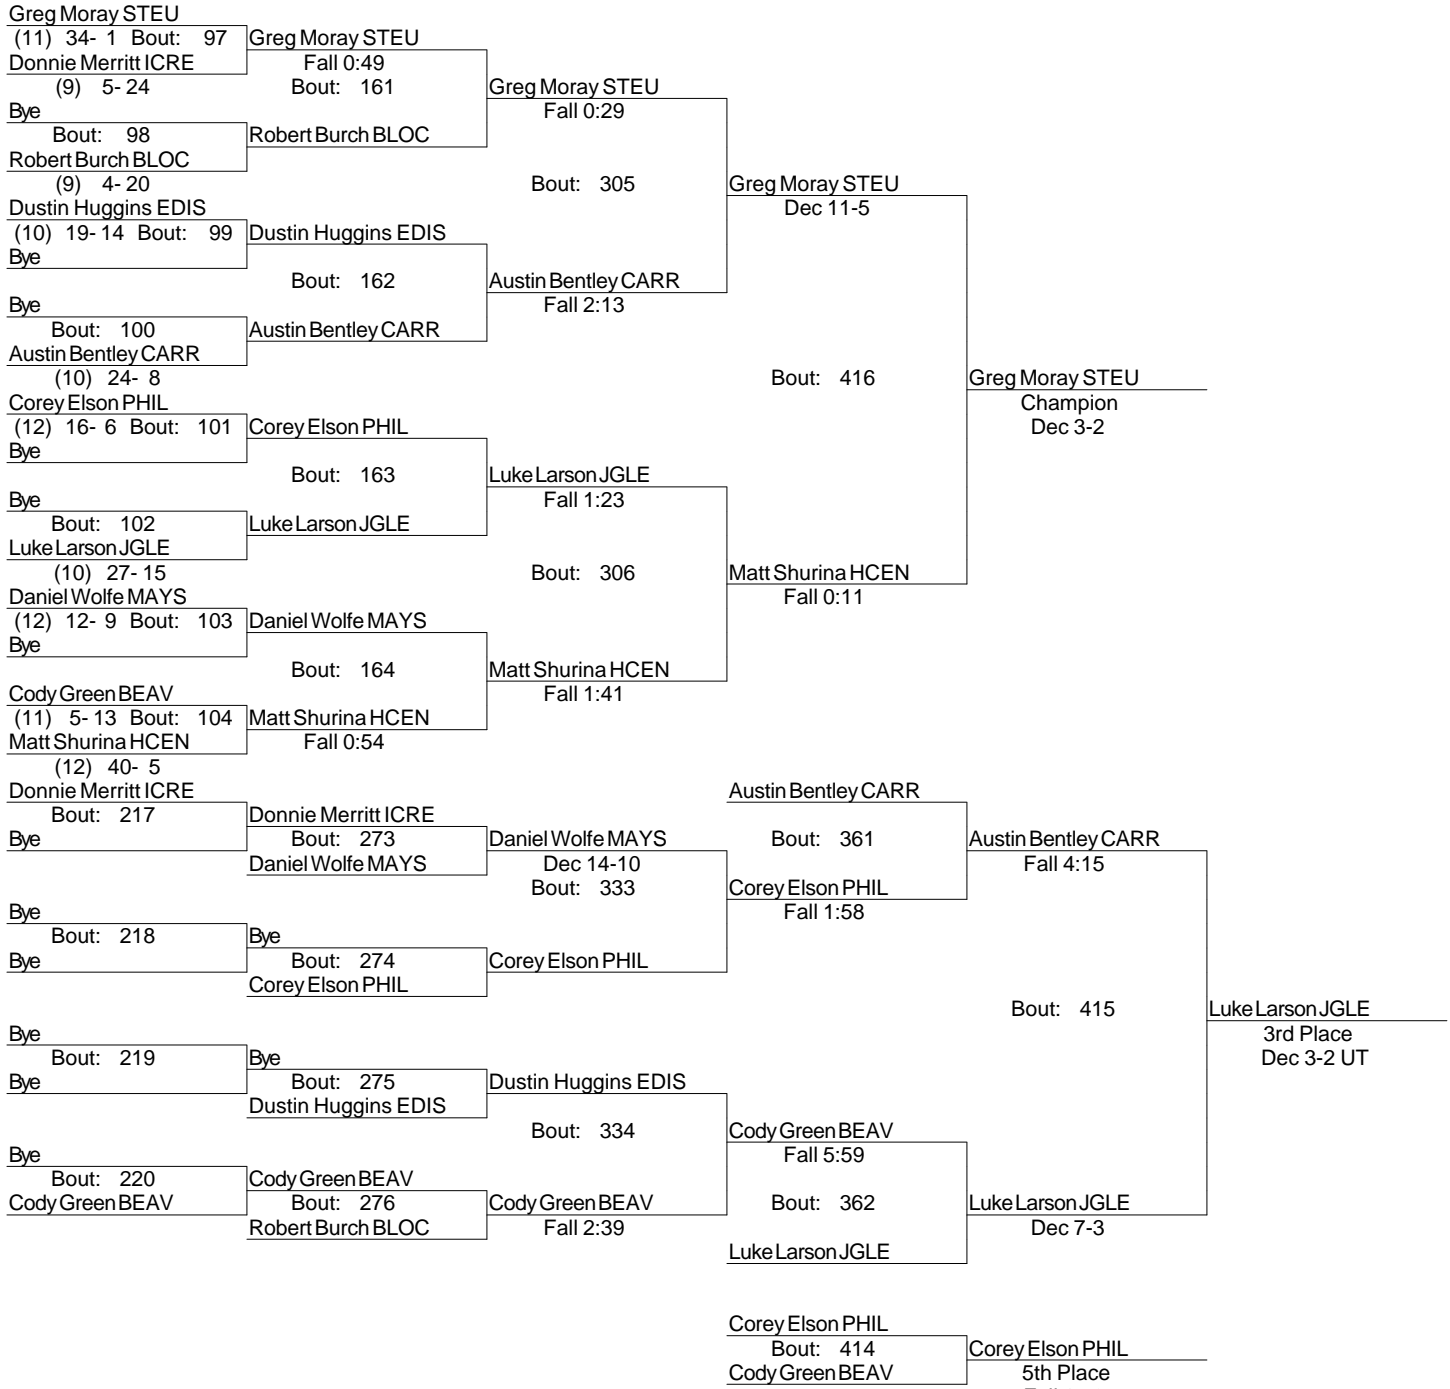

Buckeye Local Sectional

2-(17-18)-12

220

- Place Winners -
 1st Greg Moray STEU (11) 38- 1
 2nd Matt Shurina HCEN (12) 43- 6
 3rd Luke Larson JGLE (10) 30- 16
 4th Austin Bentley CARR (10) 26- 10

- Place Winners -
 5th Corey Elson PHIL (12) 18- 8
 6th Cody Green BEAV (11) 7- 16