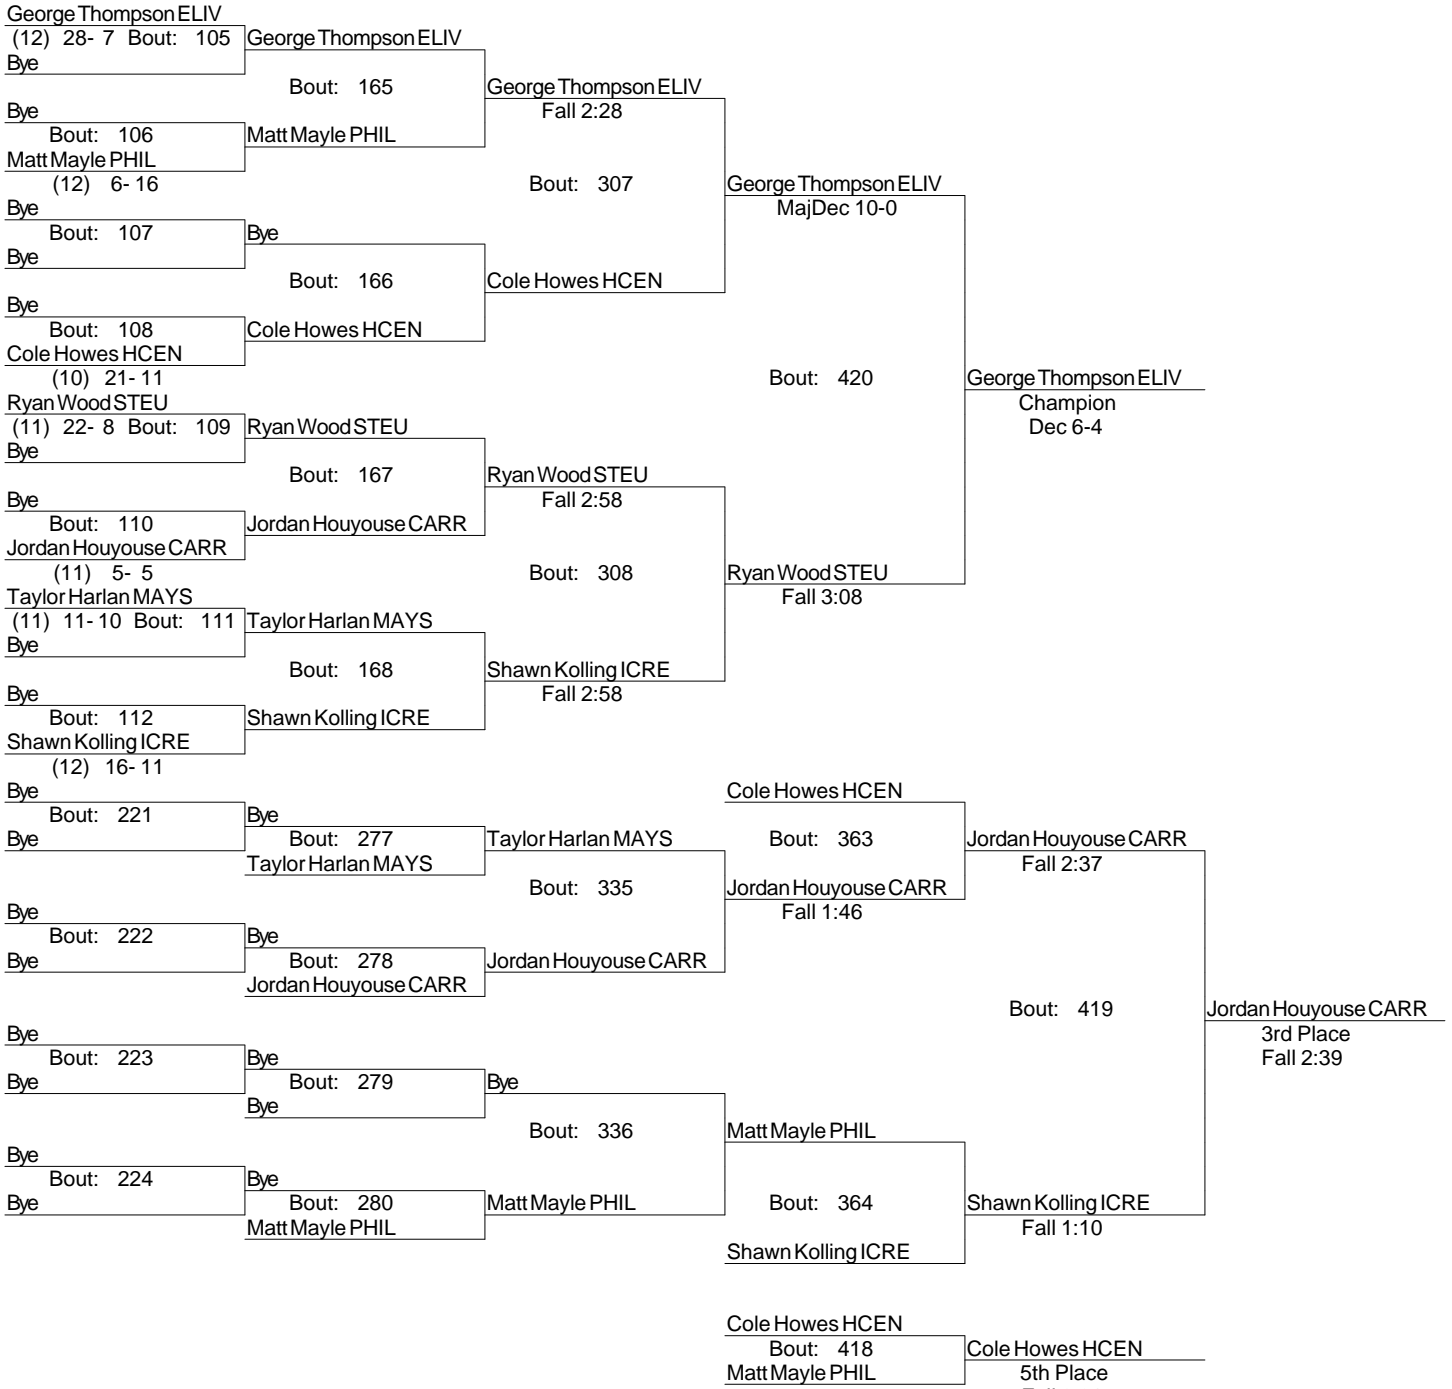

Buckeye Local Sectional

2-(17-18)-12

285

- Place Winners -
 1st George Thompson ELIV (12) 31- 7
 2nd Ryan Wood STEU (11) 24- 9
 3rd Jordan Houyouse CARR (11) 8- 6
 4th Shawn Kolling ICRE (12) 18- 13

- Place Winners -
 5th Cole Howes HCEN (10) 22- 13
 6th Matt Mayle PHIL (12) 6- 19